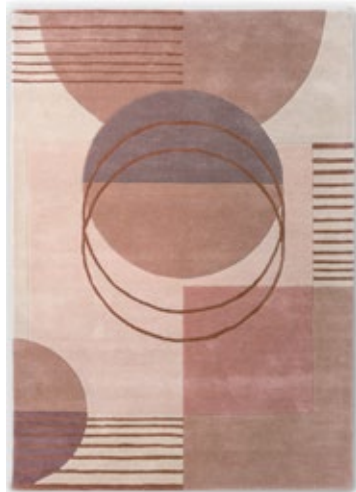

Decor | Lola

handtufted - pure new wool
total weight ca 4500 gr/m²
pile weight ca 2500 gr/m²
pile height ca 12 mm
available sizes:
140x200 cm 4'7" x 6'7"
160x230 cm 5'3" x 7'6"
200x280 cm 6'7" x 9'2"
250x350 cm 8'2" x 11'6"
custom sizes on request