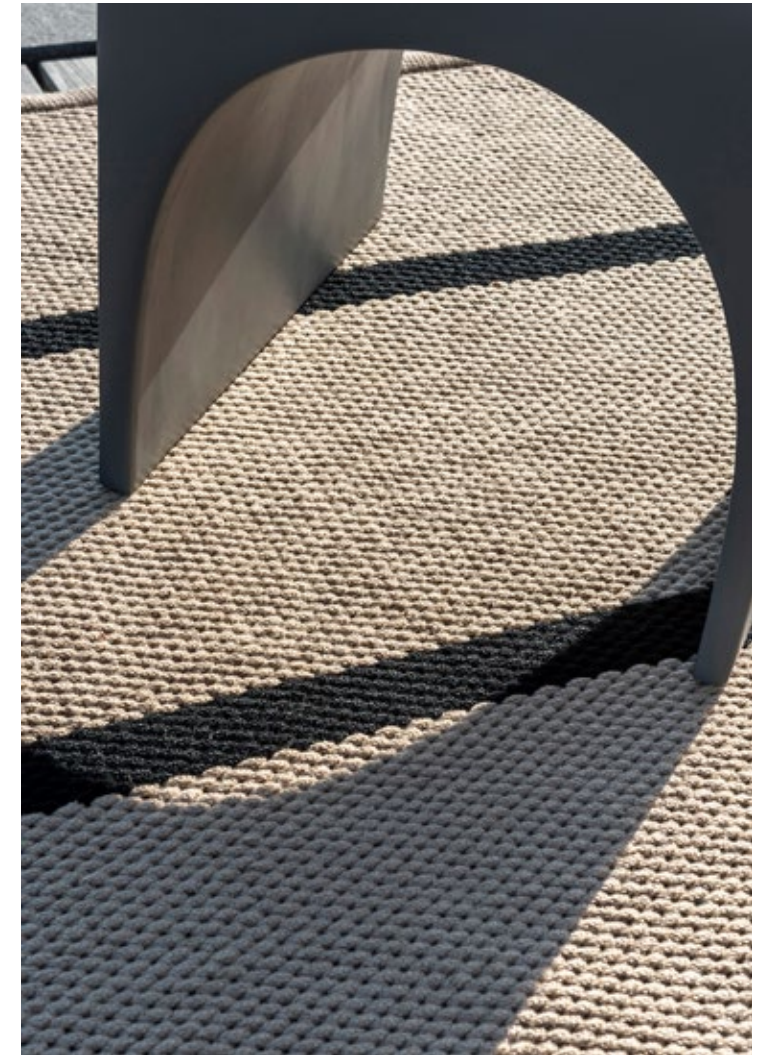

Deck spring green 496607