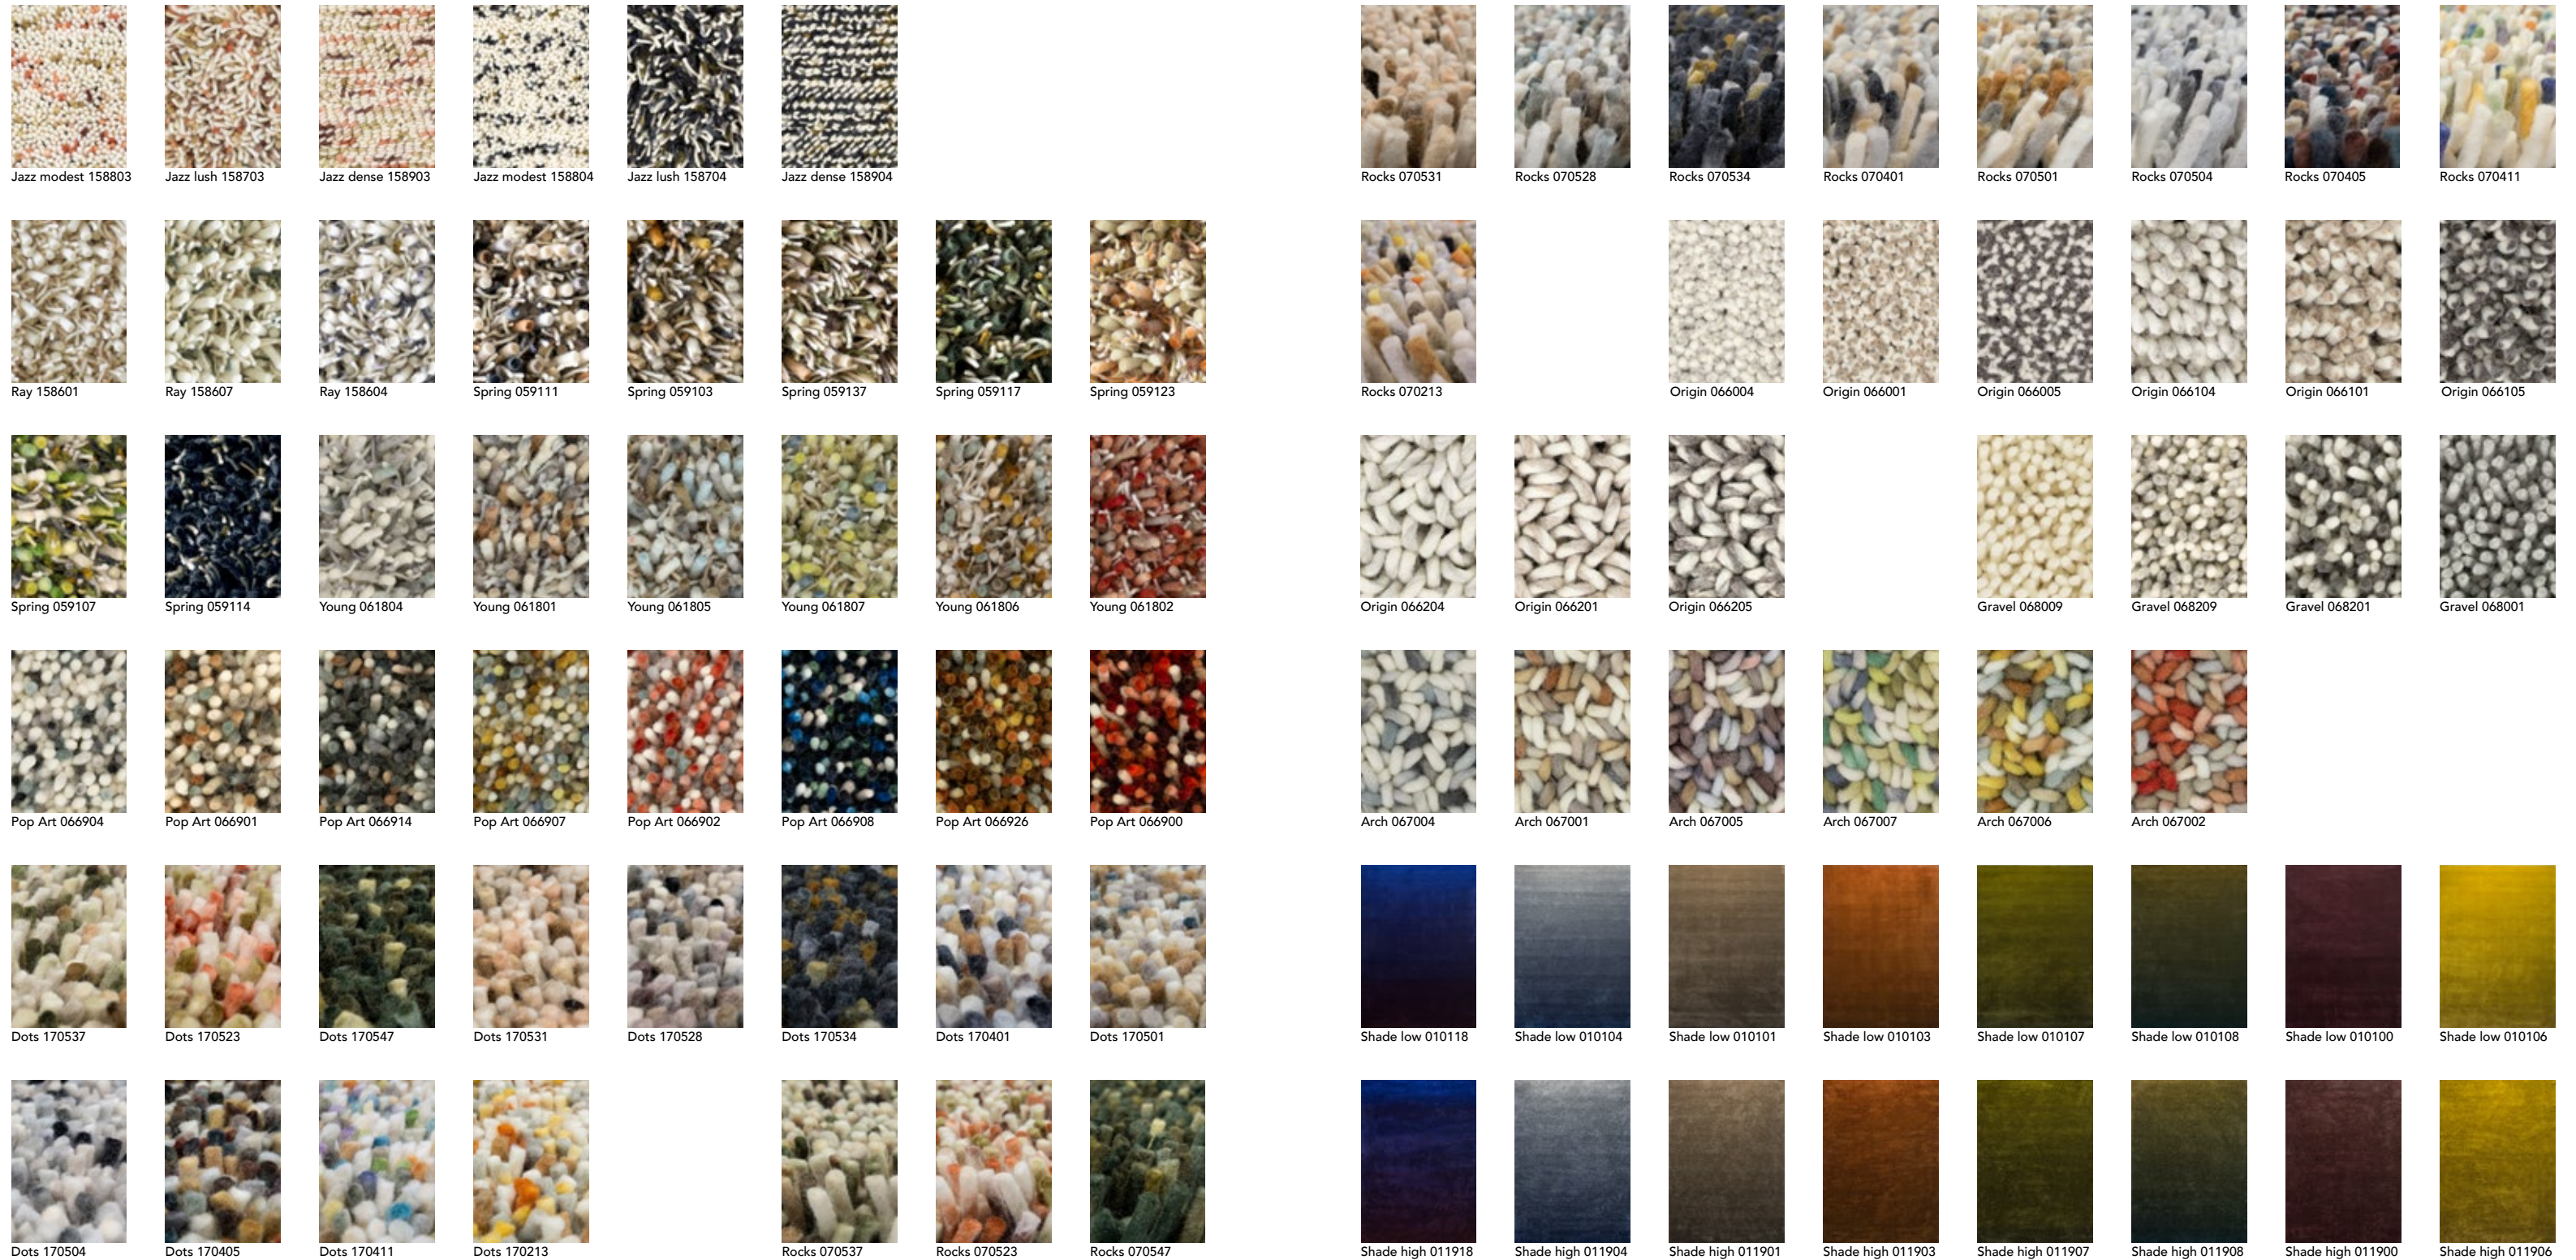

Floral 300 poppy  
039600

Japanese Floral oyster  
039701

Japanese Floral midnight  
039708

Waterwave stripe citron  
039906

Waterwave stripe pearl  
039908

Slub mist  
039401

Slub charcoal  
039405

# B&C | Collection overview '24