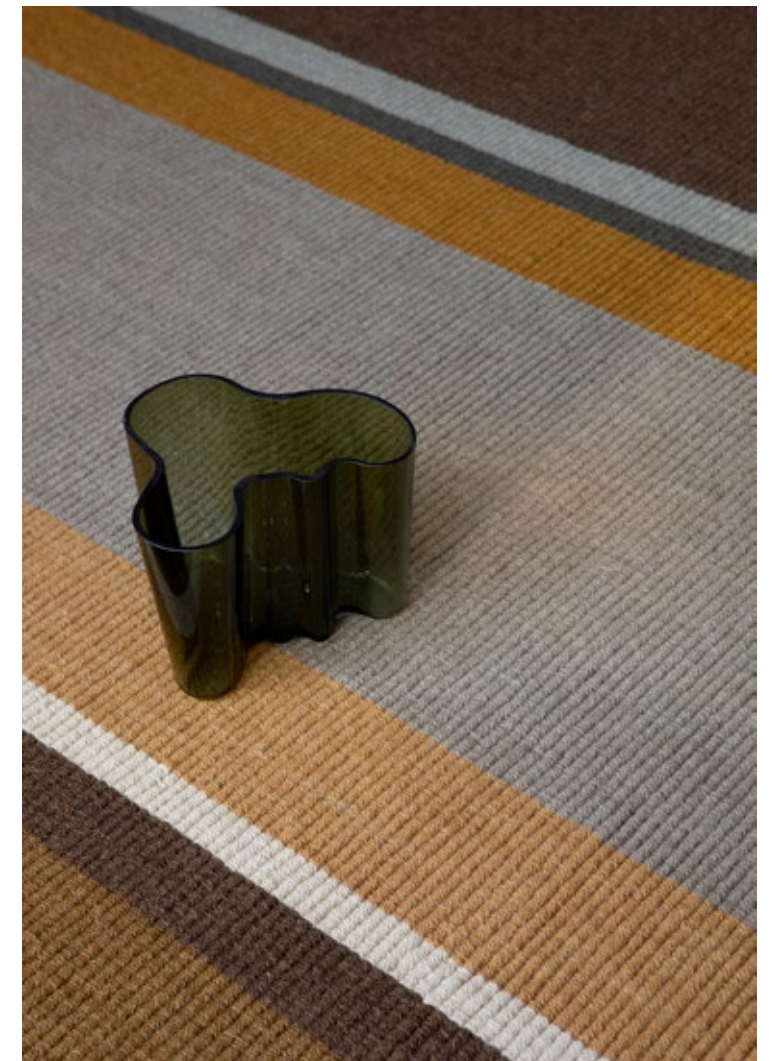

# Artisan | Stack ochre & green

handloom - pure new wool  
total weight ca 4000 gr/m<sup>2</sup>  
pile weight ca 2700 gr/m<sup>2</sup>  
no pile due to flatweave structure  
available sizes:  
140x200 cm 4'7" x 6'7"  
160x230 cm 5'3" x 7'6"  
200x280 cm 6'7" x 9'2"  
250x350 cm 8'2" x 11'6"