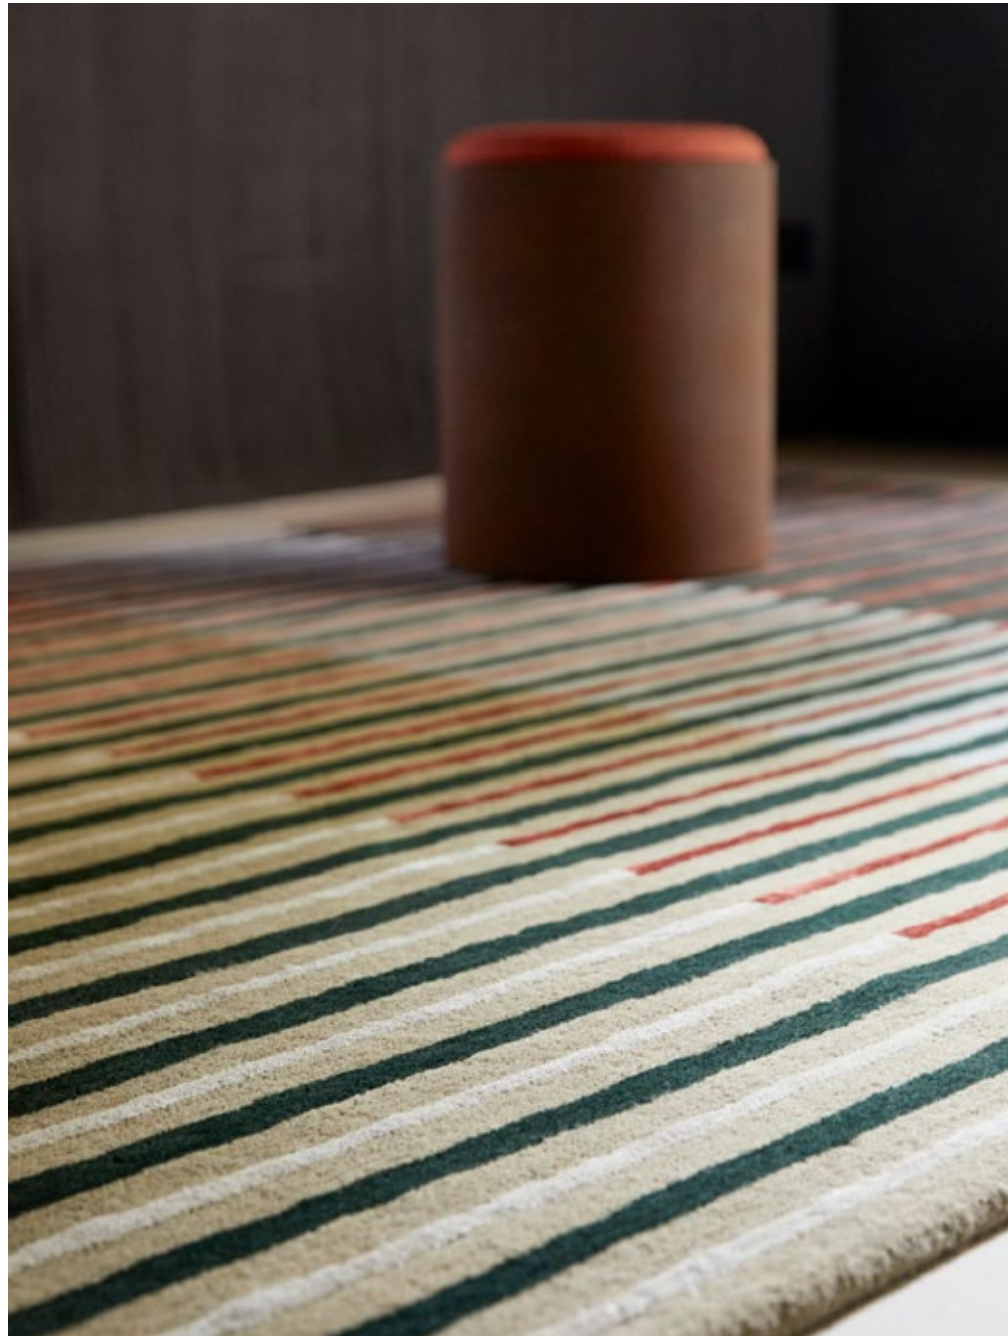

Decor | Proof

handtufted - pure new wool & viscose
total weight ca 4500 gr/m2
pile weight ca 2500 gr/m2
pile height ca 12 mm
available sizes:
140x200 cm 4'7" x 6'7"
160x230 cm 5'3" x 7'6"
200x280 cm 6'7" x 9'2"
250x350 cm 8'2" x 11'6"
custom sizes on request