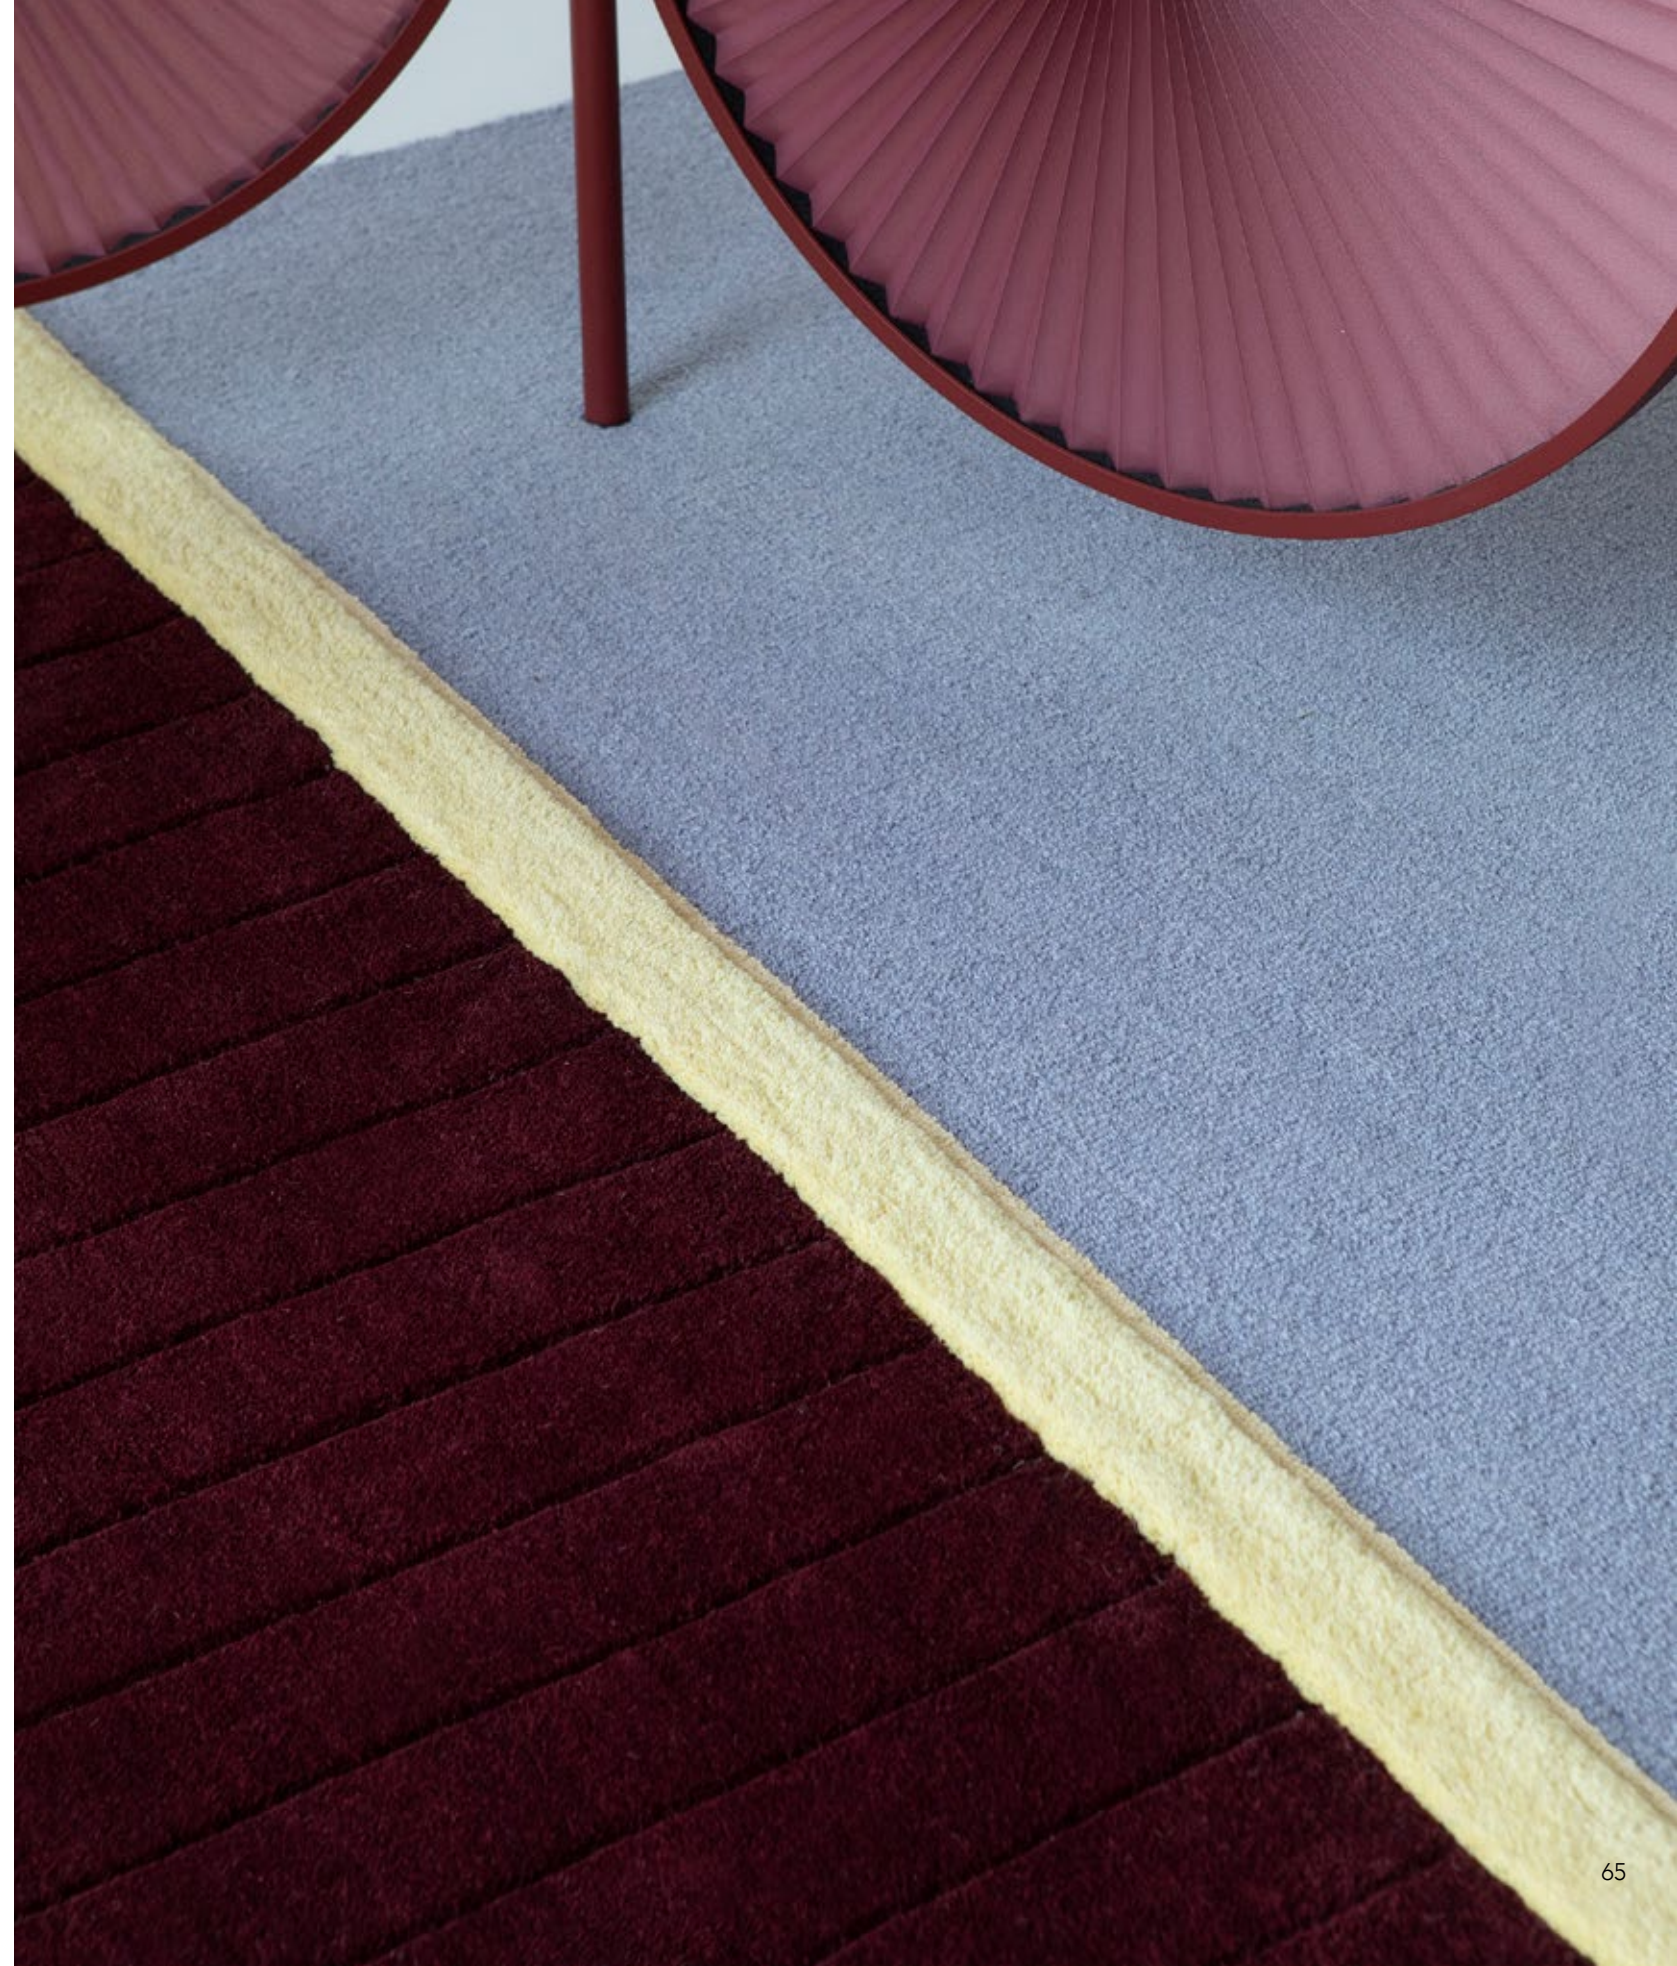

Decor | Order

handtufted - pure new wool & viscose
total weight ca 4500 gr/m2
pile weight ca 2500 gr/m2
pile height ca 12 mm
available sizes:
140x200 cm 4'7" x 6'7"
160x230 cm 5'3" x 7'6"
200x280 cm 6'7" x 9'2"
250x350 cm 8'2" x 11'6"
custom sizes on request