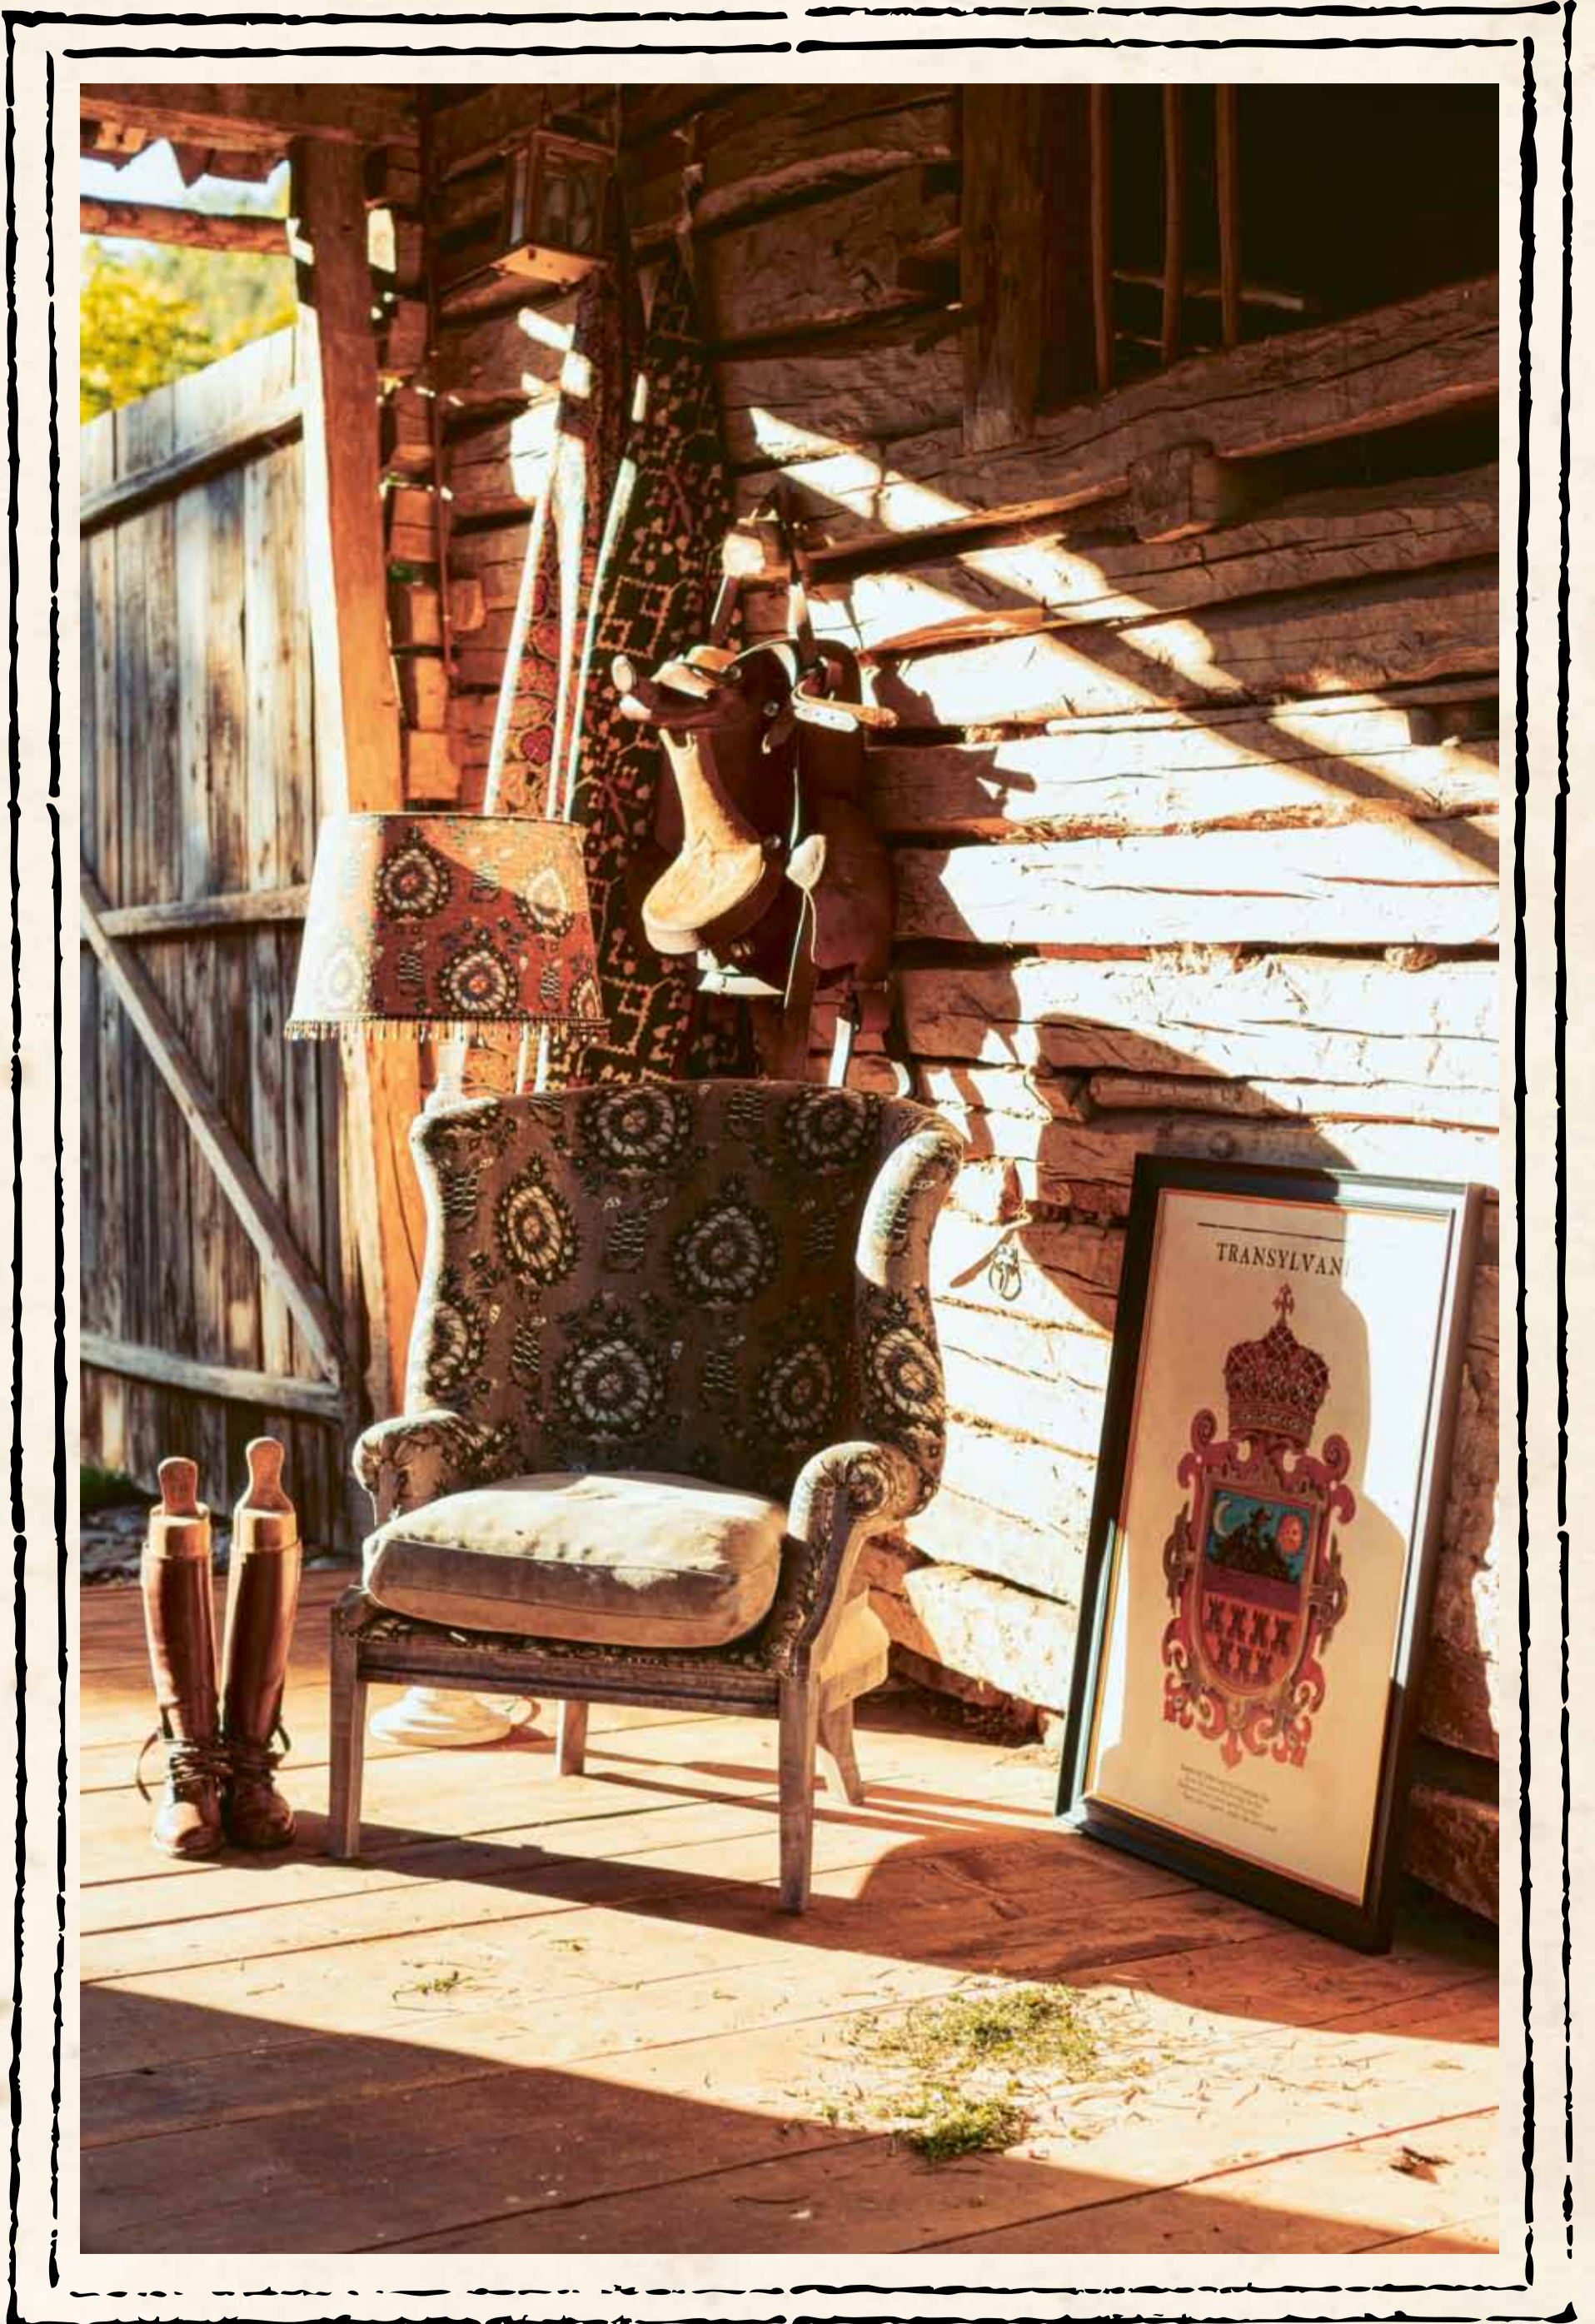

Ceiling rose: metallic gold
Lamp holder: E27 metallic gold
Electric cable: 2M, black fabric

TRANSYLVANIAN INSPIRED
DECORATIVE CUSHIONS

HAND EMBROIDERED LINEN CUSHIONS

INTRICATE DETAILS FOLK EMBROIDERY

Delivering an impactful pattern with pivotal motifs, this linen cushion embodies the traditional in every way, highlighting two important symbols for the Transylvanian culture: the fox and the bird. With a statement full face embroidery on front and a white M letter monogram on the back, the cushion is hand-finished with blue scallop crochet lace trimming and blue cotton tassels. It comes with 100% duck feathers filling.