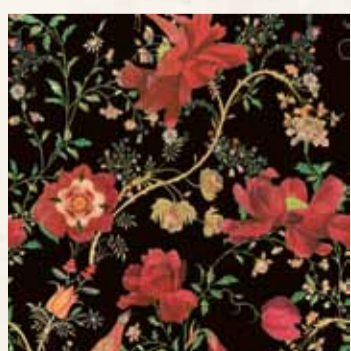

TRANSSILVANIAE FLORILEGIUM Dark
#WP20557