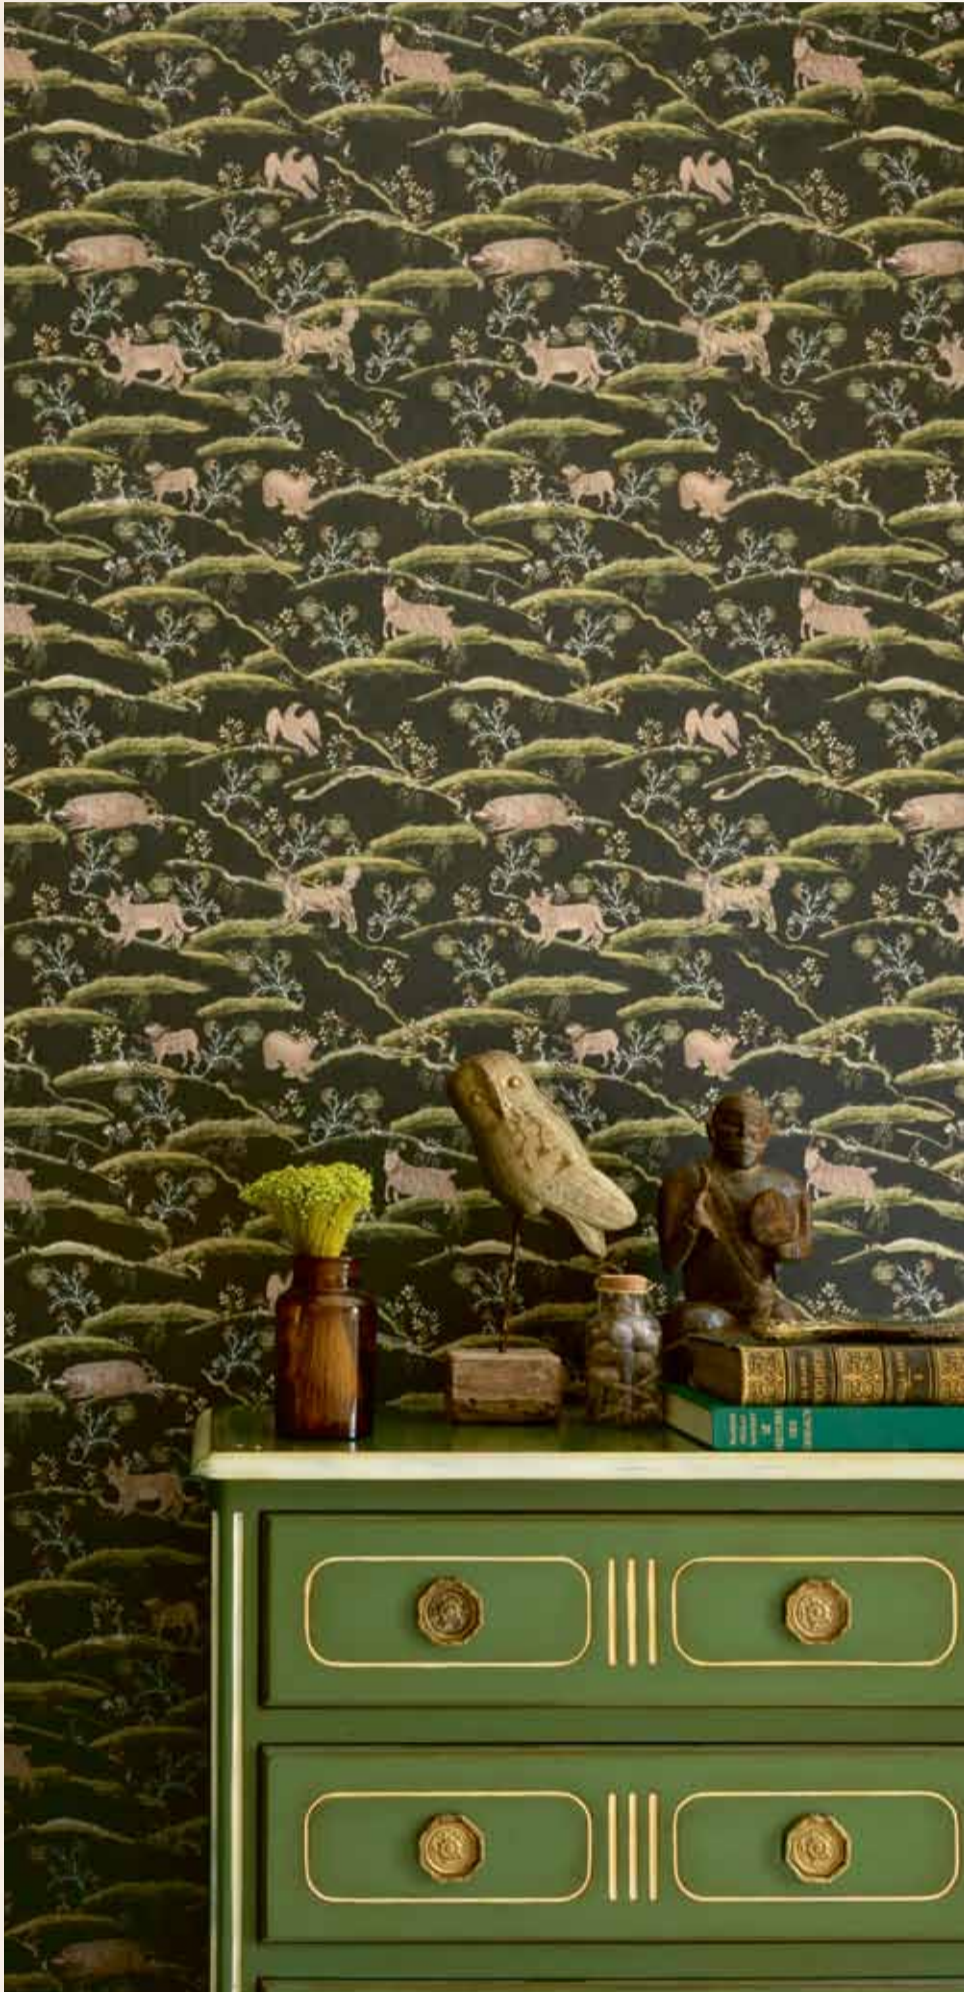

FOLK PATTERN
COUNTRYSIDE

The Countryside wallpaper is an homage to all life bestowed upon our prosperous lands. A beautiful naive folk illustration with wild and domestic animals in a composition inspired by early local culture. Available in two tones: daylight or by night.