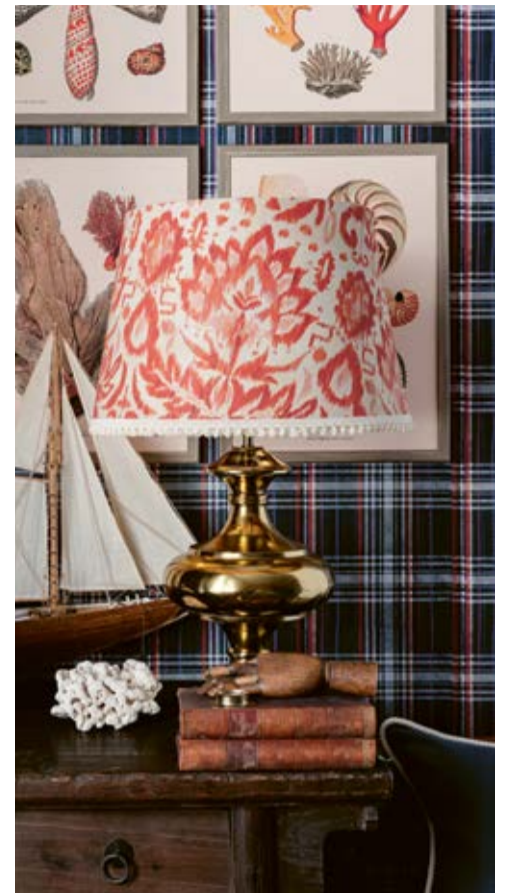

AEGEAN IKAT IONIAN

Marvellous details of aquatic plants that thrive in the elongated bay of the Mediterranean Sea are delicately highlighted in the IONIAN Lampshade. Printed on natural linen and finished with indigo blue fringes and golden lining.

Available as Table / Floor Shade:
#LS30430 / ø45xø55xH35cm
#LS30411 / ø35xø45xH30cm
#LS30392 / ø25xø35xH25cm

IONIAN with ULPIA Table Lamp Base

AEGEAN IKAT IONIAN Orange

Marvellous details of aquatic plants that thrive in the elongated bay of the Mediterranean Sea are delicately highlighted in the IONIAN Lampshade. Printed on natural linen and finished with cream braided trimming at the bottom and golden lining.

Available as Table / Floor Shade:
#LS30431 / ø45xø55xH35cm
#LS30412 / ø35xø45xH30cm
#LS30393 / ø25xø35xH25cm

IONIAN ORANGE with
KALASH Table Lamp Base

SEASHELL PATTERN KIPOS

Elegantly displaying details of beautiful seashells that belong to ancient Greece's amazing legacy, the KIPOS lamp is a beautiful decorative lighting piece. The soft white and blue shades bring serenity and peacefulness, while red fringes add character to the lamp. Printed on natural linen and finished with golden lining.

Available as Table / Floor Shade:
#LS30432 / ø45xø55xH35cm
#LS30413 / ø35xø45xH30cm
#LS30394 / ø25xø35xH25cm

FLORAL CREST with ULPIA Table Lamp Base

AEGEAN SCENERY RHODES

Summer vibes come through the stylish palm trees and sandy details of this charming lampshade inspired by the beautiful island of Rhodes. Printed on linen, finished with gold metallic lining and blue fringes.

Available as Table / Floor Shade:
#LS30438 / ø45xø55xH35cm
#LS30419 / ø35xø45xH30cm
#LS30400 / ø25xø35xH25cm

RHODES with ARTISAN Floor Lamp Base

ORNAMENTAL MOTIF SEASIDE TRELLIS