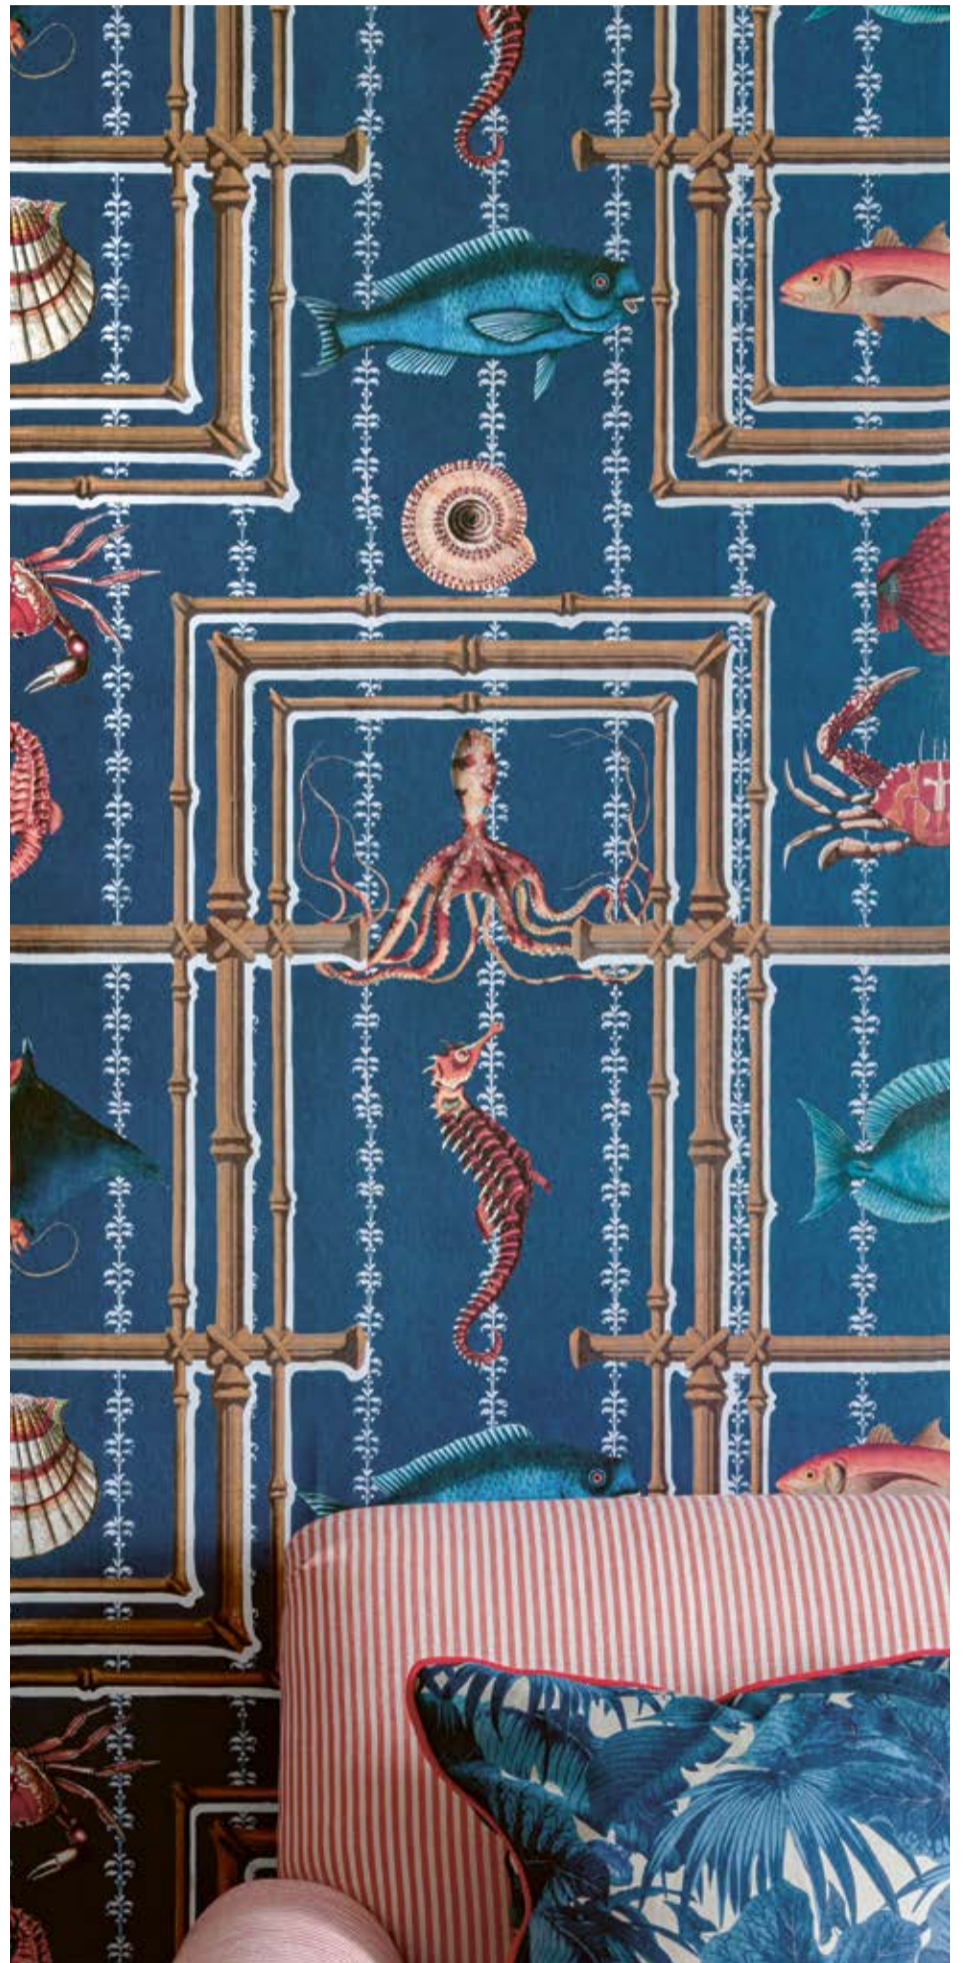

UNDERWATER LIFE
#WP20565