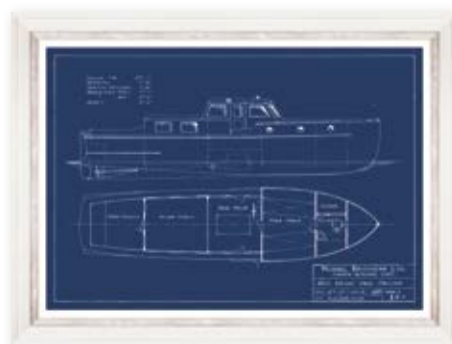

**GREECE AEGEAN**  
70x90cm / #FA13368

**ISLAND OF CORFU**  
70x90cm / #FA13369

SET OF FOUR  
**TUGBOAT BLUEPRINTS**

A stunning set of four vintage blueprints describing construction plans of different tugboats built before 1945. Each plate contains the measurements and technical details of the boat that were used by the engineers. Each artwork is finished with white slip and vintage white and silver frame. To be sold individually or as a set.