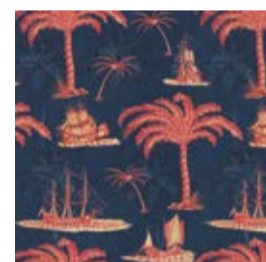

AEGEAN Indigo
#FB00059