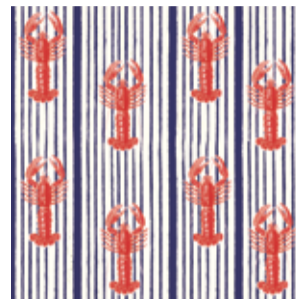

MEDITERRANEAN LOBSTERS White
#WP30065