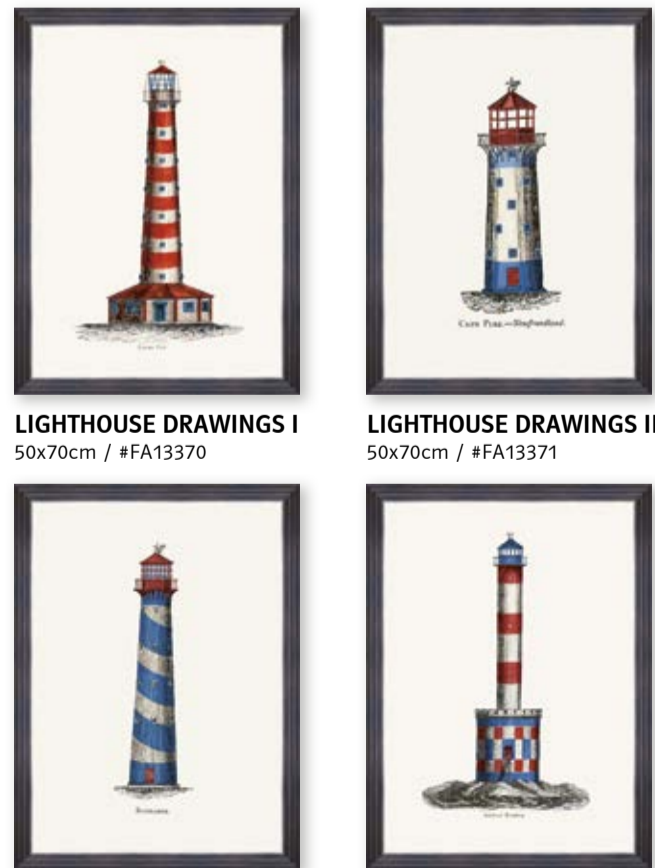

LIGHTHOUSE DRAWINGS II
50x70cm / #FA13371

LIGHTHOUSE DRAWINGS III
50x70cm / #FA13372

LIGHTHOUSE DRAWINGS IV
50x70cm / #FA13373

SET OF FOUR LIGHTHOUSE DRAWINGS

In tribute to the forever guardians of the Mediterranean, the lighthouse drawings recall charming details of the fascinating towers that live by the seaside. Painted in typical nautical colours, each lighthouse drawing is printed on fine art paper and framed with a black washed frame. The artwork is part of a four piece collection, each one sold individually.

LIGHTHOUSE DRAWINGS I
50x70cm / #FA13370