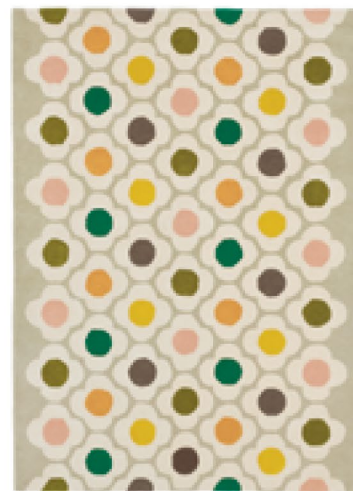

Rug collection

Spot Flower Multi  
060404

Spot Flower    120 x 180 cm, 3'11" x 5'11"    160 x 230 cm, 5'3" x 7'6"    200 x 280 cm, 6'7" x 9'2"    250 x 350 cm, 8'2" x 11'6"    custom sizes  
custom sizes

To be enjoyed everyday.

Orla

Sunflower Yellow  
060006

Sunflower Pink  
060005

Pulse Pink  
060305

Pulse Yellow  
060306

Sunflower	150 cm round, 4'11" round	200 cm round, 6'7" round	custom sizes custom sizes		
Pulse	120 x 180 cm, 3'11" x 5'11"	160 x 230 cm, 5'3" x 7'6"	200 x 280 cm, 6'7" x 9'2"	250 x 350 cm, 8'2" x 11'6"	custom sizes custom sizes

Passion Flower Pink  
059602

Passion Flower Olive  
059607

Passion Flower Pink	120 x 180 cm, 3'11" x 5'11"	160 x 230 cm, 5'3" x 7'6"	200 x 280 cm, 6'7" x 9'2"	250 x 350 cm, 8'2" x 11'6"	custom sizes custom sizes
Passion Flower Olive	120 x 180 cm, 3'11" x 5'11"	160 x 230 cm, 5'3" x 7'6"	200 x 280 cm, 6'7" x 9'2"	250 x 350 cm, 8'2" x 11'6"	custom sizes custom sizes

All rugs are handtufted, pure new wool

Giant Multi Stem  
059205

Classic Multi Stem  
059505

Multi Stem Kingfisher  
059507

Linear Stem Slate  
060505

Giant Linear Stem  
059404

Yellow Stem  
059306

Stem Black  
059803