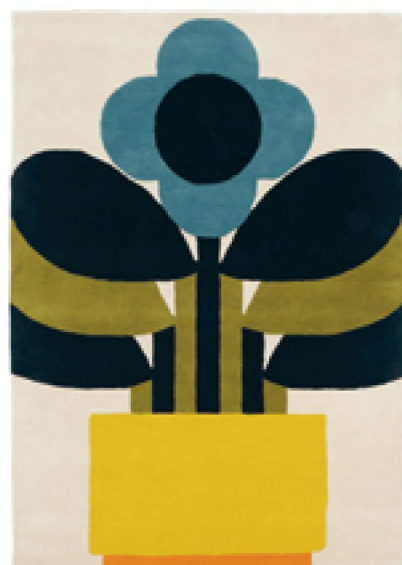

Giant Multi Stem
059205

Plant Pot
059905