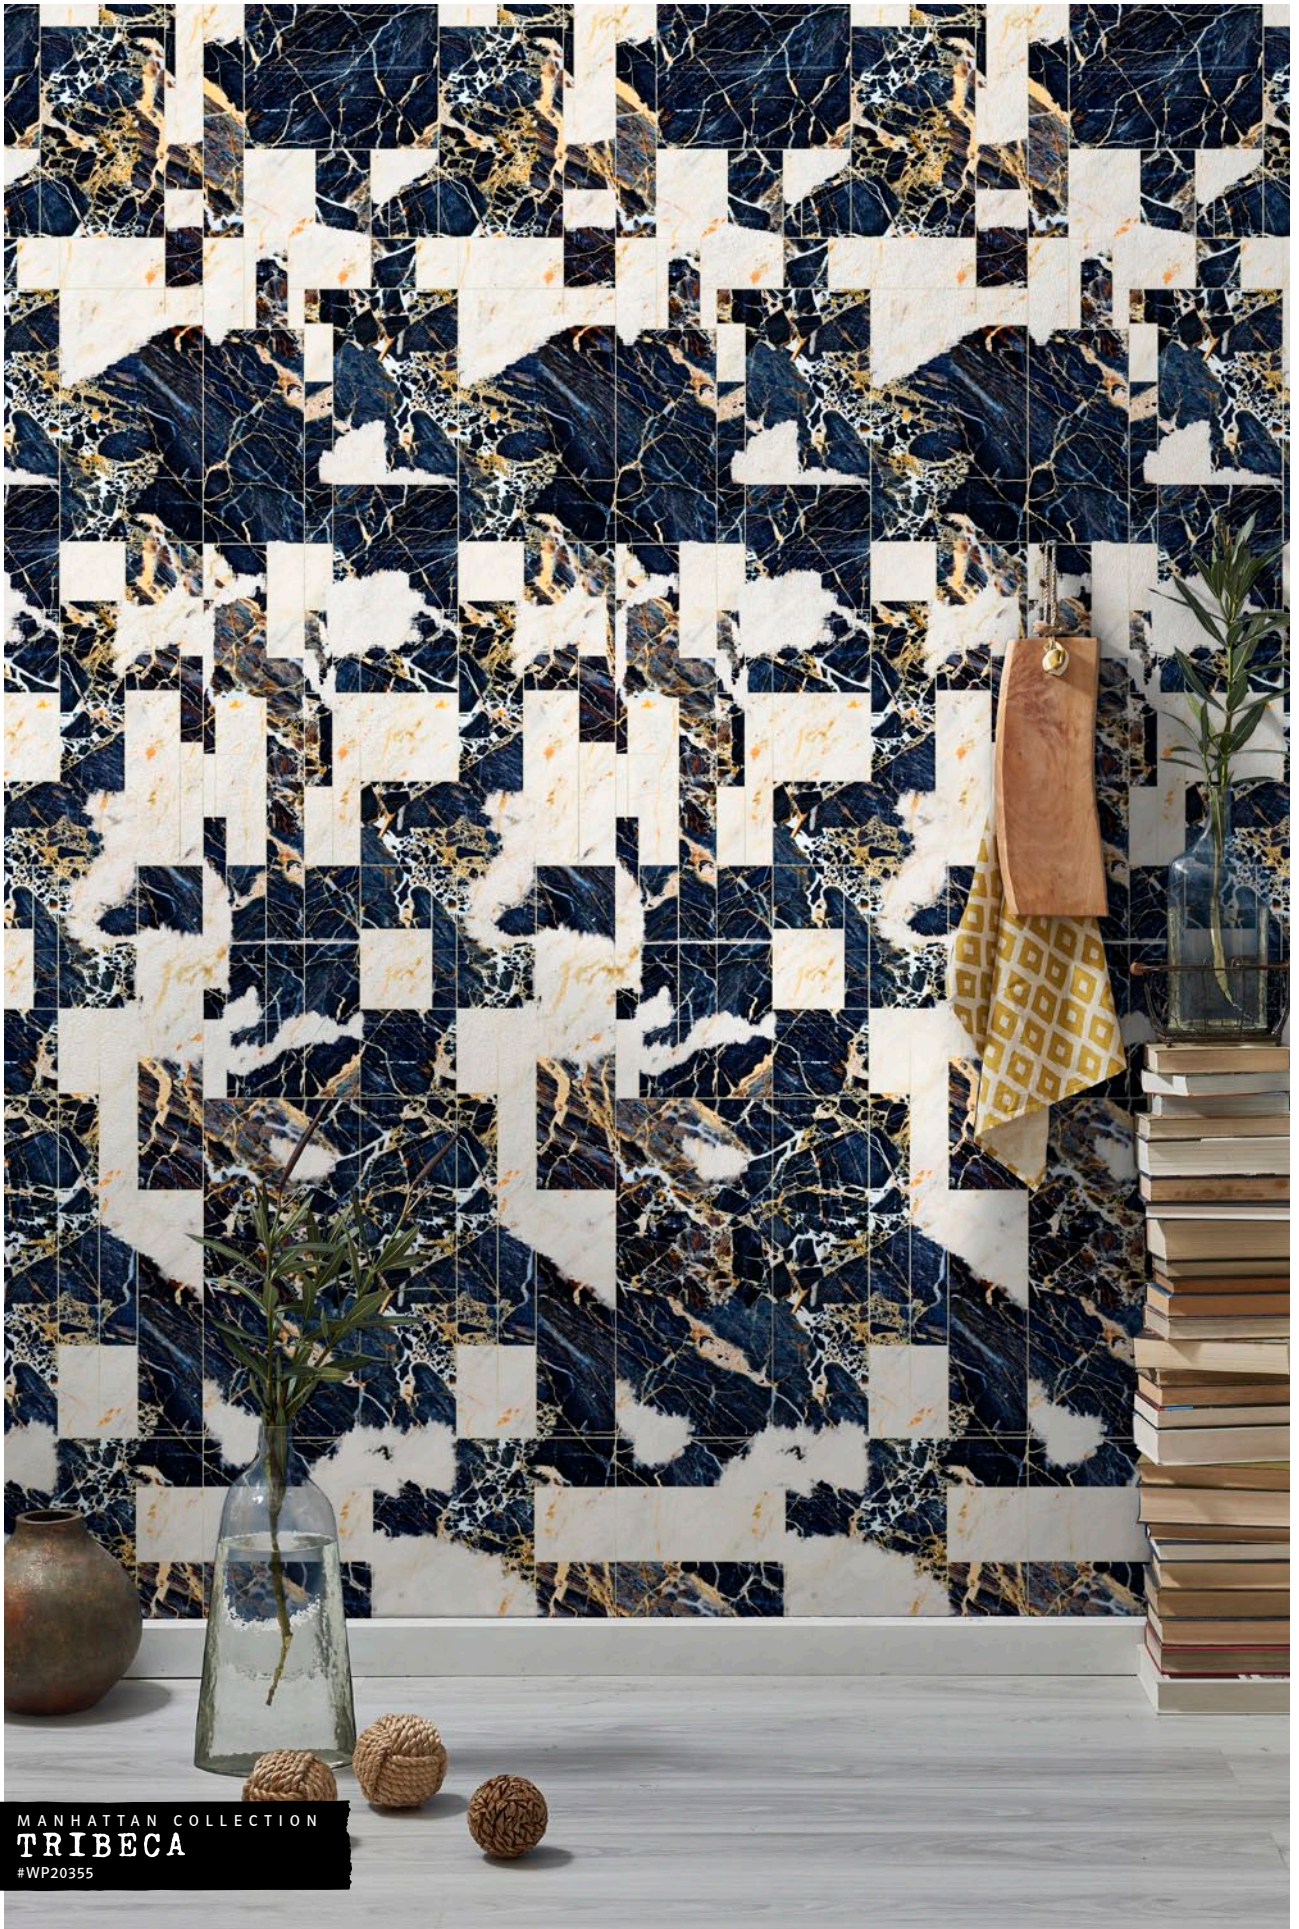

MANHATTAN COLLECTION
WALDORF Emerald
#WP20356

MANHATTAN COLLECTION
WALDORF Ochre
#WP20357

MANHATTAN COLLECTION
NEO Onyx
#WP20350

MANHATTAN COLLECTION
NEO Topaz
#WP20351

MANHATTAN COLLECTION
SOHO Copper
#WP20353

MANHATTAN COLLECTION
SOHO Brass
#WP20352

MANHATTAN COLLECTION
TRIBECA
#WP20355

MANHATTAN COLLECTION
TRIBECA Inverted
#WP20354

MANHATTAN COLLECTION
HERRINGBONE
#WP20349

This collection has been split in two different versions. One being made in the classic MINDTHEGAP style with IO designs printed on a premium non-woven coated wallpaper. The other one, called Metallic Edition, is a bit different than what we have produced before. We chose a new substrate and finishing for this collection that was made in England on a non-woven premium grade wallcovering. We imagined this special edition on a smooth satin surface and we have printed everything with metallic inks.